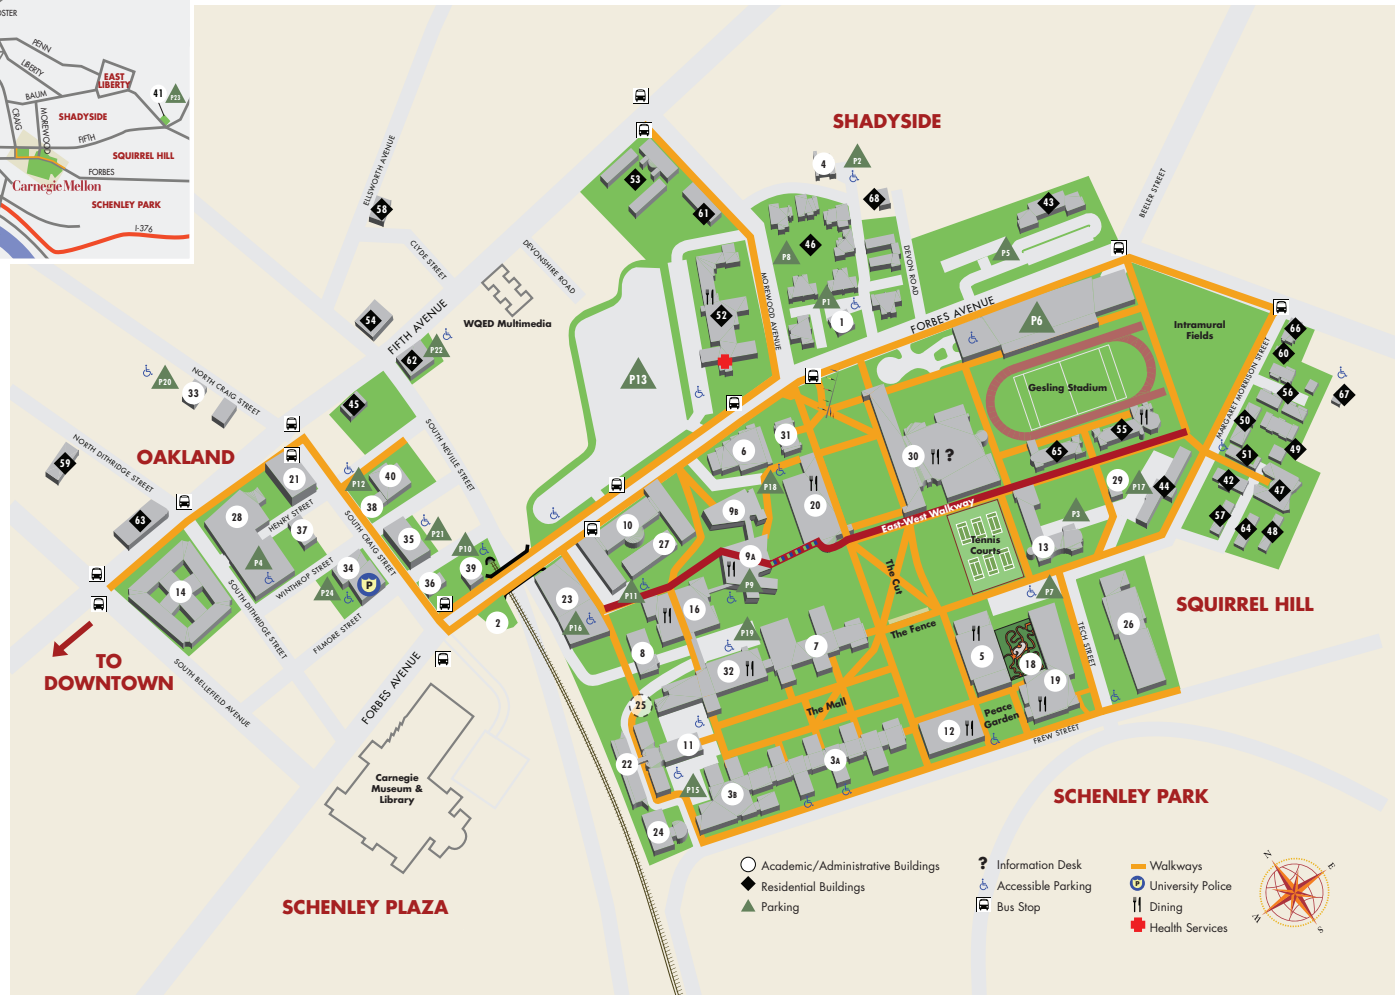

ACADEMIC/ADMINISTRATIVE

RESIDENTIAL

- 42 Boss House
- 43 Doherty Apartments
- 44 Donner House
- 45 Fairfax Apartments
- 46 Fraternity/Sorority Quadrangle
- 47 Hammerschlag House
- 48 Henderson House
- 49 Margaret Morrison Apartments/Plaza
- 50 Furnell Center for the Arts/Sorority Houses
- 51 McGill House
- 52 Morewood Gardens (Housing Offices)
- 53 Mudge House
- 54 Neville Apartments
- 55 Resnik House
- 56 Roselawn Houses
- 57 Scobell House
- 58 Shady Oak Apartments
- 59 Shirley Apartments
- 60 Spirit House
- 61 Stever House
- 62 The Residence on Fifth
- 63 Webster Hall
- 64 Welch House
- 65 West Wing
- 66 Woodlawn Apartments
- 67 99 Gladstone
- 68 1094 Devon

PARKING

- P1 Alumni House***
- P2 Brainer House***
- P3 Children's School
- P4 Dithridge Street Garage**
- P5 Doherty Apartments***
- P6 East Campus Garage**|****
- P7 Fine Arts
- P8 Fraternities
- P9 Gates Garage**|****
- P10 GATF
- P11 Hamburg Hall***
- P12 Henry Street
- P13 Morewood***|****
- P14 Pittsburgh Technology Center* (ETC)
- P15 Porter-Hammerschlag-Wean
- P16 RMCI Garage**
- P17 Sororities
- P18 Warner
- P19 West Campus
- P20 Whitfield Hall
- P21 Zebina Way**
- P22 4700 Fifth Avenue
- P23 6555 Penn*
- P24 300 South Craig

- Academic/Administrative Buildings
- ? Information Desk
- Residential Buildings
- ♿ Accessible Parking
- ▲ Parking
- 🚌 Bus Stop
- 👮 University Police
- 🍴 Dining
- 🏥 Health Services
- 🚶 Walkways

Revised October 2012

Campus Map